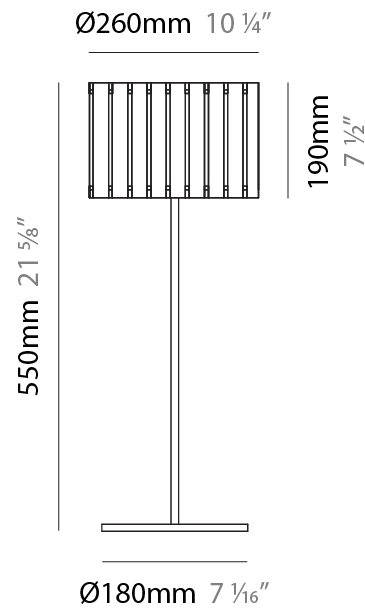

PROJECT
TYPE
SPECIFIER
QUANTITY
DATE

LUZ OCULTA WOOD PORTABLE

D54038- -
base number   Finish Options   Finish Options

1. To build a product code in our configurator select the specify button on the base model # product page
2. To build a manual product code on this datasheet choose from the options listed below in blue font and add the suffix to the base model #

GENERAL

Series: Luz Oculta
Subseries: Luz Oculta Wood
Brand: Fambuena
Division: Design
Mounting Type: Portable
Mounting Location: Table
Subcategory: Table

PHYSICAL

Shape: Cylinder
Diameter (mm): 260
Diameter (in): 10 ¼
Height (mm): 550
Height (in): 21 ⅝
Light Distribution: Direct / Indirect
Fixture Finish: [DOW / NAT](#)
Holder Finish: BRA / BRZ
Fixture Material: Metal / Wood
Upon Request: Bolt Down

ELECTRICAL

Number of Lamps: 1
Lamp Type: LED Retrofit
Lamp Shape: B10
Bulb Included: Bulb Not Included
Max. Wattage Per Lamp (W): 4
Lamp Base: E12
Input Voltage (V): 120

LED

OPTICAL

RATINGS AND CERTIFICATIONS

Certified By: Certified for North American Standards
IP rating: IP20